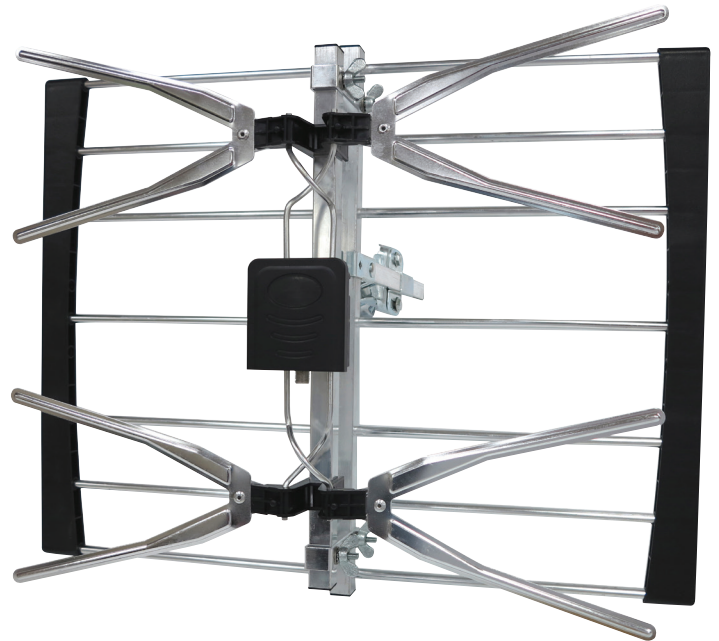

Digital TV Antenna UHF (28-51) 18 Elements O2MM-MDU18

For the Best

Features and Benefits

- » 694MHz low pass 4G LTE filter > 30dB at 750 MHz
- » Equivalent 18 element phased array style
- » Attractive retail packaging
- » 8dB Maximum gain
- » Receives UHF Channels 28-51

O2MM-MDU18 Specifications

Elements	18
Band	UHF
Channels	(28-51)
Frequency Range	520-694MHz
Maximum Gain	8dB
Front/Back Ratio	>15dB
Balun Type	'F' Type PCB
Packing Unit	1

Digital TV UHF Antenna

Matchmaster premium quality heavy duty UHF antennas made for Australia's harsh climate. All of Matchmaster's UHF antennas have a built in 652MHz low pass LTE filter to reduce interference from 4G mobile transmissions. Heavy duty construction with 'F' type baluns to improve signal quality.

RELIABLE USER FRIENDLY GREAT VALUE

MAGNA
Digital
A Matchmaster product

5G LTE	4G LTE	DVB-T2	HDR	HEVC	4K UHD
READY		COMPATIBLE			