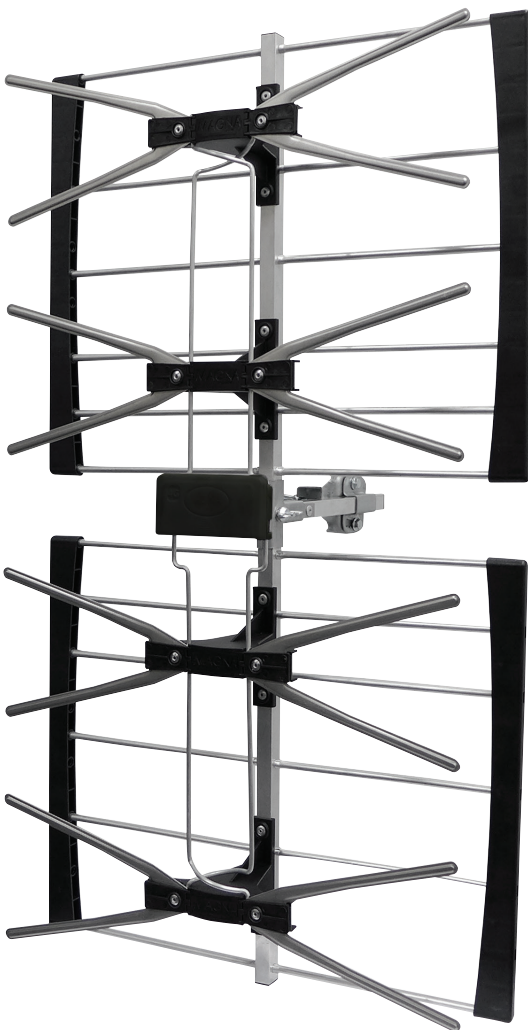

Phased Array X Type Digital TV Antenna UHF (28-51) with 50dB Shielded 4G Filter O2MM-MDU50

For the Best

Features and Benefits

- » 4G - 50dB Screened Filter
- » UHF Ch(28-51)
- » Weather protection on elements
- » New wider phase bars for balun access
- » Easy to assemble with vertical mounting option
- » X Elements - one piece for anti-corrosion

Digital TV UHF Antenna

Matchmaster premium quality heavy duty UHF antennas made for Australia's harsh climate. All of Matchmaster's UHF antennas have a built in 652MHz low pass LTE filter to reduce interference from 4G mobile transmissions. Heavy duty construction with 'F' type baluns to improve signal quality.

Vertical mounting option

O2MM-MDU50 Specifications

Elements	Phased Array
Channels	28-51
Frequency Range	520-694MHz
Gain	11-14dB
Front/Back Ratio	17-21dB
Balun Type	F Type, PCB 4G/5G filtered

RELIABLE USER FRIENDLY GREAT VALUE