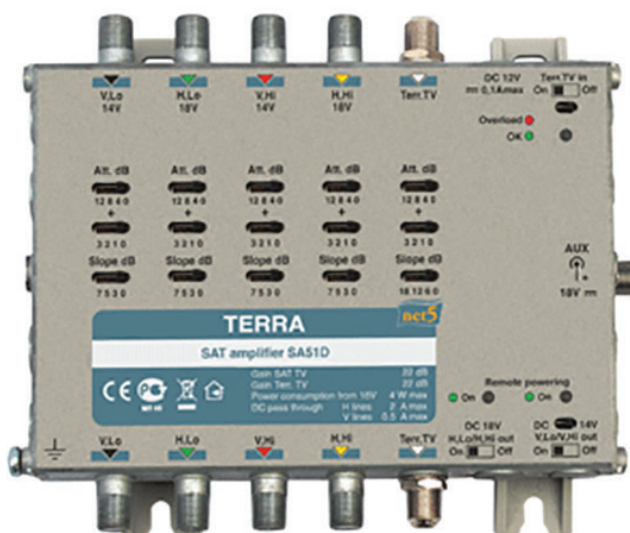

5 Wire Amplifier 4 Satellite 1 Terrestrial Remote Powered 21MM-SA51D

TERRA

Features and Benefits

- » Foxtel approved (F30810)
- » Amplifies 4 polarities of satellite & terrestrial in one device, whilst providing power to the LNB
- » Cascadable with Terra 5 cable components and can line power up to 12 Terra multiswitches
- » Easy signal level control with attenuation and slope adjustment on each port
- » Push-pull amplifier on terrestrial TV line
- » Suggested for use with 5 Wire products only

21MM-SA51D Specifications

Foxtel Approval Number	F30810	
Frequency Range	SAT IF	950-2400 MHz
	Terr. TV	47-862 MHz
Gain	SAT IF, Adjustable	22dB (0 ÷ -15dB) by 1 dB Step
	Terr. TV, Adjustable	22dB (0 ÷ -15dB) by 1 dB Step
Slope	SAT IF, Switchable	0/3/5/7dB
	Terr. TV, Switchable	0/6/12/18dB
Isolation	SAT/SAT SAT/Terr. TV	30dB
Noise Figure	Typical	
Output Level	IMD3=60dB Terr. TV, IMD3=35dB SAT IF	

External Equipment Powering	Through V Lines	14 V 0.5 A Max. (Switchable)
	Through H Lines	18 V 2 A Max. (Switchable)
	Through Terr. Line	12 V 0.1 A Max. (Switchable)
DC Pass Through, Switchable Through H Lines		2 A Max.
Power Consumption		DC 9-18 V 4 W
Operating Temperature Range		-20° ÷ + 50° C
Dimensions		178 x 135 x 52mm
Weight (packed)		0.6kg