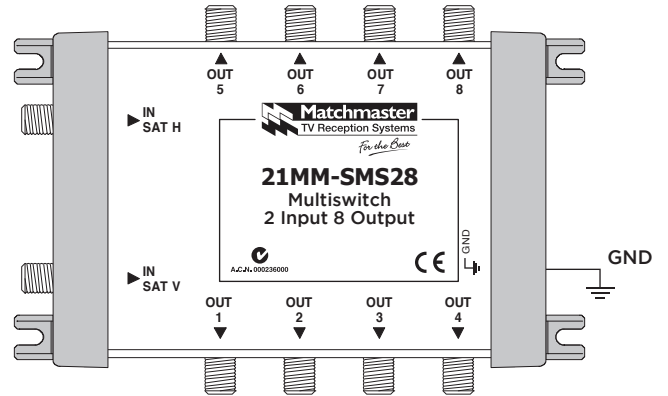

21MM-SMS28

Satellite Multiswitch 2 In 8 Out Instructions

Features and Benefits

- » Pay TV approved
- » View any horizontal or vertical polarity Satellite from any outlet in your TV system
- » High output with 3dB Gain
- » High isolation port to port
- » Wide band frequency to 2400MHz
- » Ideal for Satellite Pay TV and Vast distribution
- » Connects up to 8 Satellite receivers or 4 IQ receivers

4 Foxtel IQ Receiver Setup

Allows you to distribute Satellite signals to any outlet in your TV system

Radial Multiswitch Specifications

Foxtel Approval Number	F30928	
Frequency Range	Satellite	950-2400 MHz
Inputs	2 x Satellite	F Type Female
Outputs	8	F Type Female
Insertion Gain	3dB ± 2dB	
Isolation	Switching	30dB
	Input	40dB
	Output	30dB
Return Loss	950-2300 MHz	12dB
	2300-2400 MHz	10.5dB
Max O/P Level	88dBµV	IMA 35dB @ EN50083-3
	100dBµV	IMA 35dB @ EN50083-3
Switching Control	Horizontal	16.0 - 19.0 Vdc
	Vertical	11.5 - 14.0 Vdc
Power	Receiver	60mA Max
Dimension in MM	152 (L) x 118 (W) x 42 (H)	
Weight	290g	