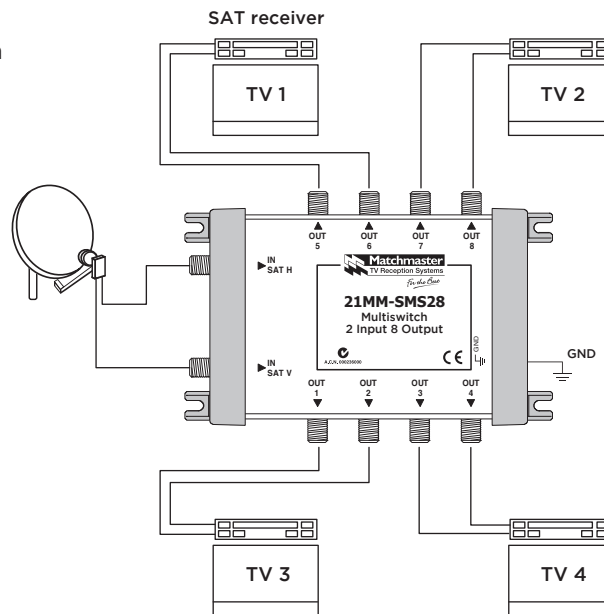

21MM-SMS28

Satellite Multiswitch 2 In 8 Out Instructions

Features and Benefits

- » Pay TV approved
- » View any horizontal or vertical polarity Satellite from any outlet in your TV system
- » High output with 3dB Gain
- » High isolation port to port
- » Wide band frequency to 2400MHz
- » Ideal for Satellite Pay TV and Vast distribution
- » Connects up to 8 Satellite receivers or 4 IQ receivers

4 Foxtel IQ Receiver Setup

Allows you to distribute Satellite signals to any outlet in your TV system

Radial Multiswitch Specifications

Foxtel Approval Number	F30928	
Frequency Range	Satellite	950-2400 MHz
Inputs	2 x Satellite	F Type Female
Outputs	8	F Type Female
Insertion Gain	3dB ± 2dB	
Isolation	Switching	30dB
	Input	40dB
	Output	30dB
Return Loss	950-2300 MHz	12dB
	2300-2400 MHz	10.5dB
Max O/P Level	88dBµV	IMA 35dB @ EN50083-3
	100dBµV	IMA 35dB @ EN50083-3
Switching Control	Horizontal	16.0 - 19.0 Vdc
	Vertical	11.5 - 14.0 Vdc
Power	Receiver	60mA Max
Dimension in MM	152 (L) x 118 (W) x 42 (H)	
Weight	290g	